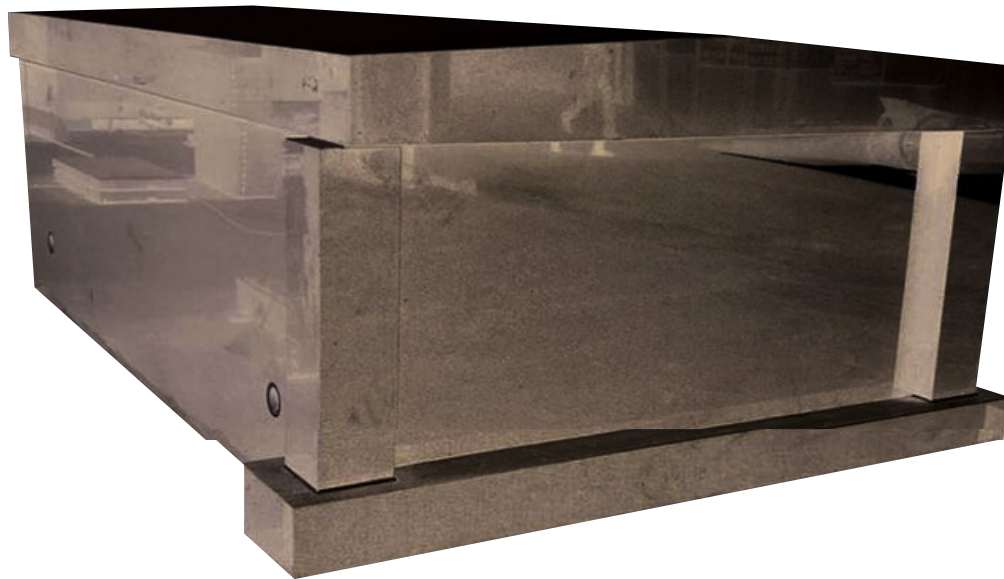

Side-by-Side Double Crypts Mausoleum with Concrete Floor

Overall size: 84" x 105" x 40" (H)
Crypt size: 31" x 92" x 26" (H)
Weight: 13000 lbs