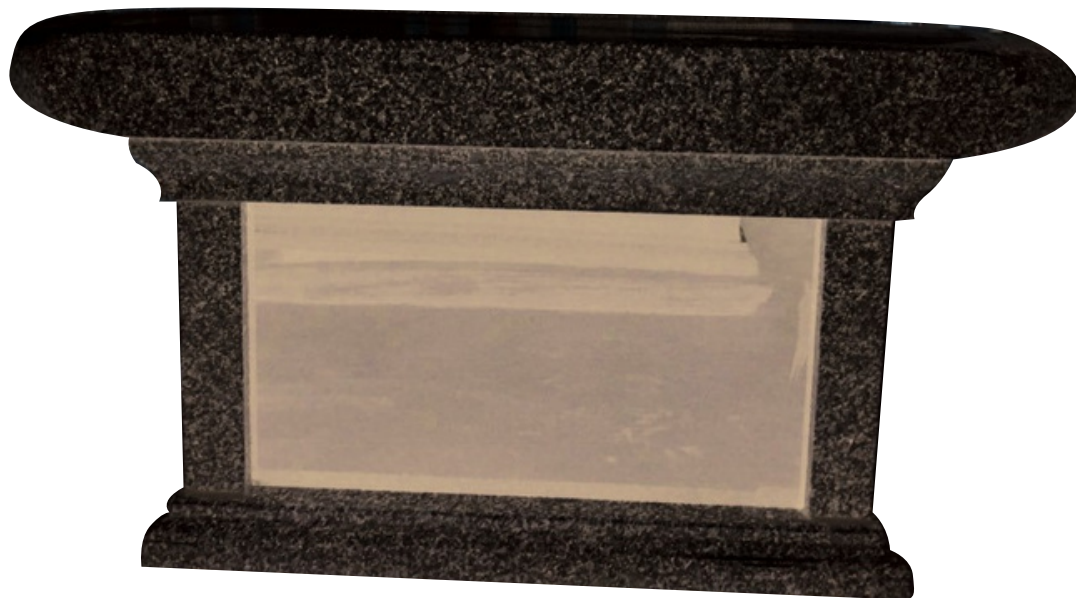

Grey

FJ Pink

New YD Red

Tan Brown

India Black

Overall size:
Bench: 36" x 16" x 17"
(H) Weight: 395 lbs

Note: Pre-assembled, all with India Black door.

★ *A.G.G.* ★