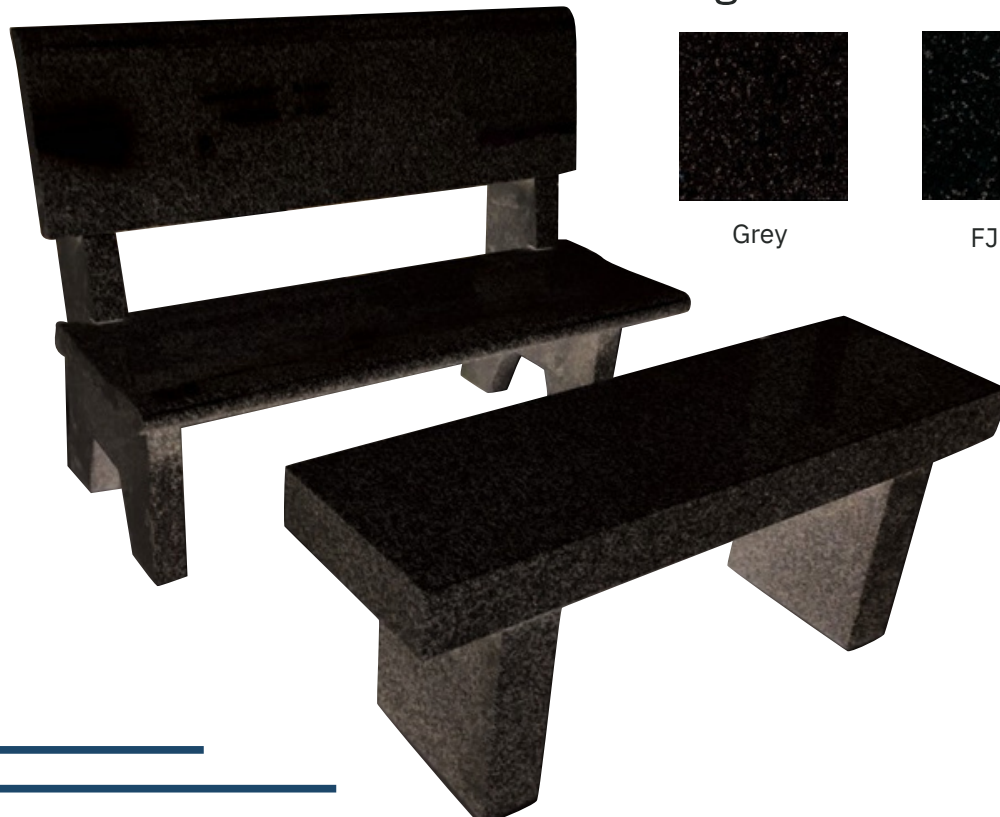

RESTORATION SPECIALISTS

Park Bench and Straight Bench

Park Bench:

Park Bench Overall size:
Back: 48" x 14" x 2" (H)
Seat: 48" x 16" x 2" (H)
2 Legs: 20 x 2½ x 30½ (H)
Weight: 575 lbs

Grey

FJ Pink

New YD Red

Tan Brown

India Black

Straight Bench:

Grey

FJ Pink

New YD Red

Tan Brown

India Black