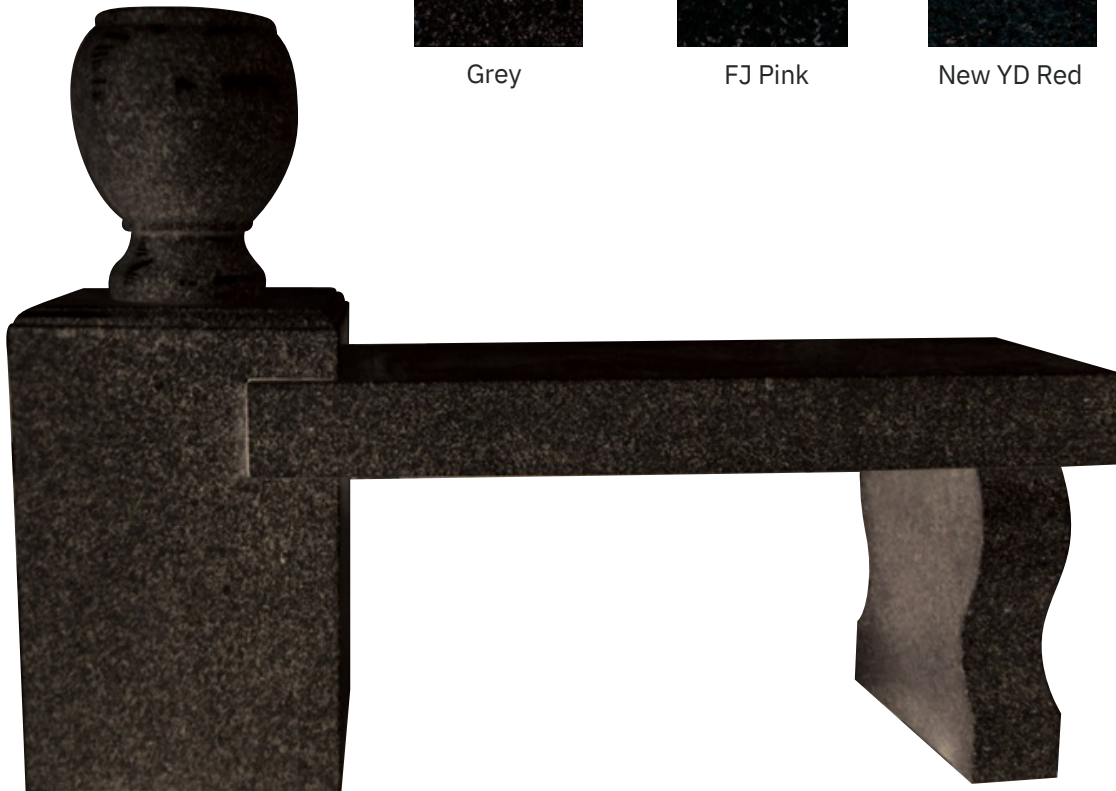

RESTORATION SPECIALISTS

Pedestal Cremation Bench with Vase

Grey

FJ Pink

New YD Red

Tan Brown

India Black

Overall size: